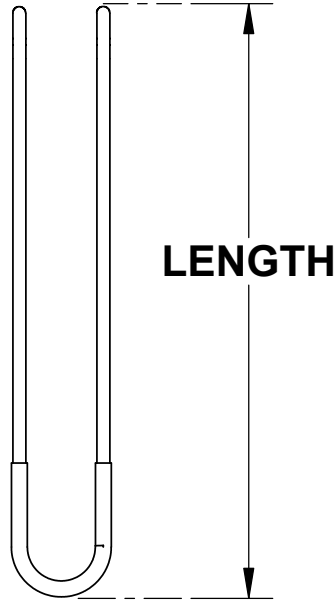

THE INFORMATION CONTAINED IN THIS DRAWING IS THE SOLE PROPERTY OF GREENFIELD MFG CO ANY REPRODUCTION IN PART OR WHOLE WITHOUT THE WRITTEN PERMISSION OF GREENFIELD MFG CO IS PROHIBITED.

FIGURE NUMBER

FIG 199 - SIZE X LENGTH

EXAMPLE

FIG 199-3/4 X 6

**SIZES 1/2 THRU 2 INCH
COPPER TUBE SIZES**

LENGTHS 4,6,8,10,12 INCHES

Made in USA

UNLESS OTHERWISE SPECIFIED
DIMENSIONS ARE IN INCHES

TOLERANCES ARE:

FRACTIONS	DECIMALS	ANGLES
+/- 1/8	.XX +/- .03	.XX + 1
	.XXX +/- .01	

MATERIAL

**10 GA BRIGHT BASIC
COPPER PLATED STEEL WIRE
VINYL COATED**

DO NOT SCALE DRAWING

CAD GENERATED DRAWING,
DO NOT MANUALLY UPDATE

GREENFIELD MFG CO

920 LEVICK ST , PHILA.,PA. 19111

**PLASTIC COATED
TUBE HOOK**

FIG 199

REV.

SCALE CAD FILE **FIG 199.SLDDRW** SHEET OF