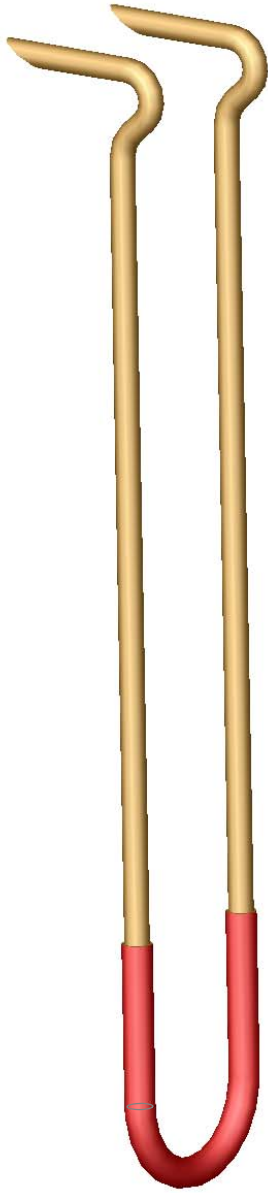

THE INFORMATION CONTAINED IN THIS DRAWING IS THE SOLE PROPERTY OF GREENFIELD MFG CO ANY REPRODUCTION IN PART OR WHOLE WITHOUT THE WRITTEN PERMISSION OF GREENFIELD MFG CO IS PROHIBITED.

FIGURE NUMBER

FIG 199 - SIZE X LENGTH

EXAMPLE

FIG 199-3/4 X 6

**SIZES 1/2 THRU 2 INCH
COPPER TUBE SIZES**

LENGTHS 4,6,8,10,12 INCHES

Made in USA

UNLESS OTHERWISE SPECIFIED
DIMENSIONS ARE IN INCHES

TOLERANCES ARE:

FRACTIONS	DECIMALS	ANGLES
+/- 1/8	.XX +/- .03	.XX + 1
	.XXX +/- .01	

MATERIAL

**10 GA BRIGHT BASIC
COPPER PLATED STEEL WIRE
VINYL COATED**

DO NOT SCALE DRAWING

CAD GENERATED DRAWING,
DO NOT MANUALLY UPDATE

GREENFIELD MFG CO

920 LEVICK ST , PHILA.,PA. 19111

**PLASTIC COATED
TUBE HOOK**

FIG 199

REV.

SCALE CAD FILE **FIG 199.SLDDRW** SHEET OF