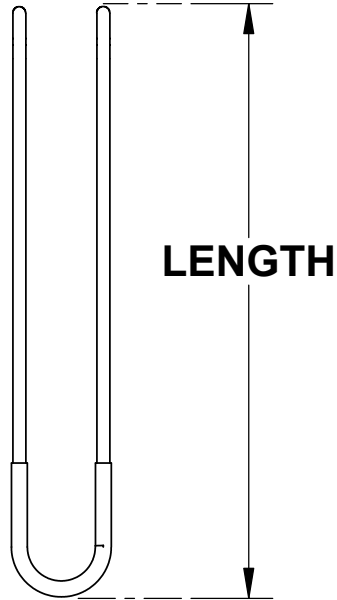

THE INFORMATION CONTAINED IN THIS DRAWING IS THE SOLE PROPERTY OF GREENFIELD MFG CO ANY REPRODUCTION IN PART OR WHOLE WITHOUT THE WRITTEN PERMISSION OF GREENFIELD MFG CO IS PROHIBITED.

FIGURE NUMBER

**FIG 199 - SIZE X LENGTH
EXAMPLE
FIG 199-3/4 X 6**

**SIZES 1/2 THRU 2 INCH
COPPER TUBE SIZES**

LENGTHS 4,6,8,10,12 INCHES

Made in USA

UNLESS OTHERWISE SPECIFIED
DIMENSIONS ARE IN INCHES

TOLERANCES ARE:

FRACTIONS	DECIMALS	ANGLES
+/- 1/8	.XX +/- .03	.XX + 1
	.XXX +/- .01	

MATERIAL

**10 GA BRIGHT BASIC
COPPER PLATED STEEL WIRE
VINYL COATED**

DO NOT SCALE DRAWING

CAD GENERATED DRAWING,
DO NOT MANUALLY UPDATE

APPROVALS	DATE
DRAWN EG	10/10
CHECKED SB	10/10 P/N

GREENFIELD MFG CO

9800 BUSTLETON AVE, PHILA, PA 19115

**PLASTIC COATED
TUBE HOOK**

A **FIG 199**

REV.

SCALE CAD FILE **FIG 199.SLDDRW** SHEET OF