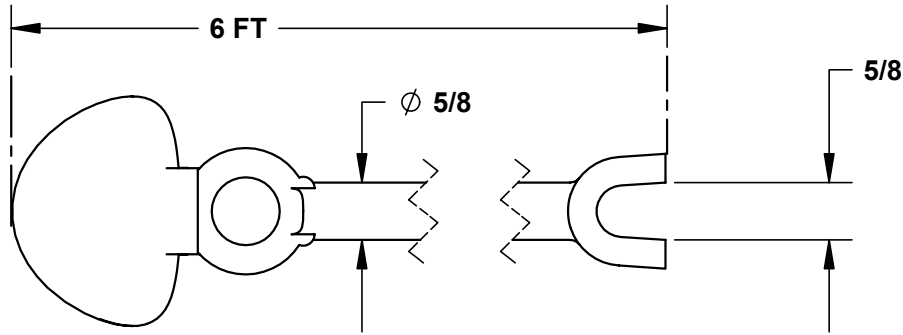

UNLESS OTHERWISE SPECIFIED DIMENSIONS ARE IN INCHES TOLERANCES ARE: FRACTIONS DECIMALS ANGLES + .XX+ .XX + 1 .XXX+.XXX	CAD GENERATED DRAWING, DO NOT MANUALLY UPDATE		<b>GREENFIELD MFG CO</b> 9800 Bustleton Ave, Phila, PA 19115	
	APPROVALS	DATE		
	DRAWN EG	1/11	P/N	FIG 414
	CHECKED SB		A	SPOON KEY
MATERIAL	STEEL A36	SCALE	CAD FILE:	SHEET OF
FINISH	--			
DO NOT SCALE DRAWING				