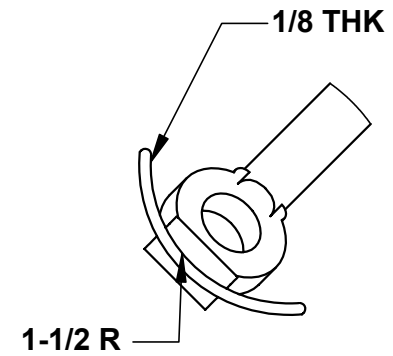

UNLESS OTHERWISE SPECIFIED DIMENSIONS ARE IN INCHES TOLERANCES ARE: FRACTIONS DECIMALS ANGLES + .XX+ .XX + 1 .XXX+.XXX	CAD GENERATED DRAWING, DO NOT MANUALLY UPDATE		<b>GREENFIELD MFG CO</b> 9800 Bustleton Ave, Phila, PA 19115	
	APPROVALS	DATE		
	DRAWN EG	1/11	P/N	FIG 414
	CHECKED SB		A	SPOON KEY
MATERIAL	STEEL A36	SCALE	CAD FILE:	SHEET OF
FINISH	--			
DO NOT SCALE DRAWING				