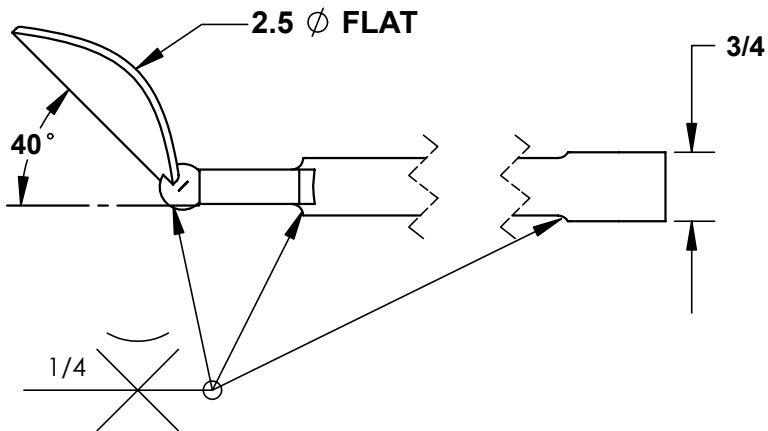

UNLESS OTHERWISE SPECIFIED DIMENSIONS ARE IN INCHES TOLERANCES ARE: FRACTIONS DECIMALS ANGLES + .XX+ .XX + 1 .XXX+.XXX	CAD GENERATED DRAWING, DO NOT MANUALLY UPDATE		<b>GREENFIELD MFG CO</b> 9800 Bustleton Ave, Phila, PA 19115	
	APPROVALS	DATE		
	DRAWN EG	1/11	P/N	FIG 414
	CHECKED SB		A	SPOON KEY
MATERIAL	STEEL A36	SCALE	CAD FILE:	SHEET OF
FINISH	--			
DO NOT SCALE DRAWING				