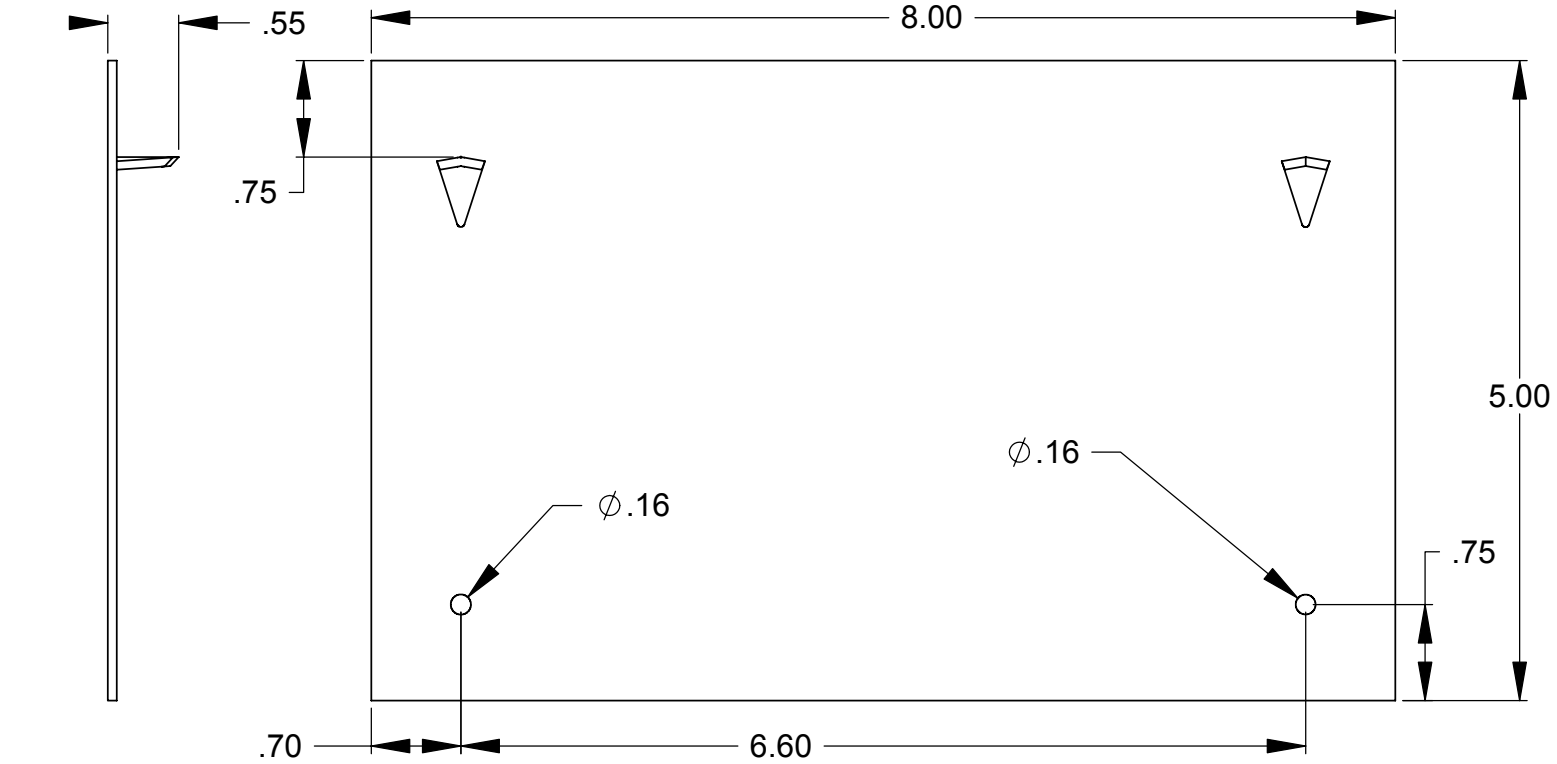

THE INFORMATION CONTAINED IN THIS DRAWING IS THE SOLE PROPERTY OF GREENFIELD MFG CO ANY REPRODUCTION IN PART OR WHOLE WITHOUT THE WRITTEN PERMISSION OF GREENFIELD MFG CO IS PROHIBITED.

made in USA

957 BOCA PLATE 5X8.SLDDRW

UNLESS OTHERWISE SPECIFIED DIMENSIONS ARE IN INCHES TOLERANCES ARE: FRACTIONS DECIMALS ANGLES + .XX+ .XX + 1 .XXX+.XXX	CAD GENERATED DRAWING, DO NOT MANUALLY UPDATE		GREENFIELD MFG CO	
	APPROVALS	DATE	9800 Bustleton Ave, Phila, PA 19115	
MATERIAL STEEL - 16 GAGE	DRAWN EG	CHECKED SB	P/N BOCA PLATE	
FINISH NONE	12/12		A FIG 957	REV.
DO NOT SCALE DRAWING			SCALE	CAD FILE: BOCA PLATE 5X8 SHEET 1 OF 1